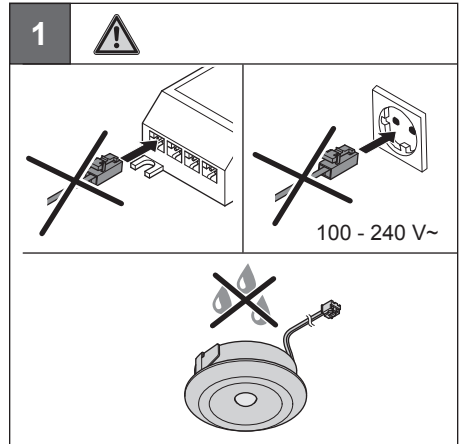

LED 4003, LED 4004
LED 4005, LED 4006
LED 4007

833.78.000, 833.78.020
833.78.040, 833.78.080,
833.78.100

350 mA System	K	W	T_A	mm	mm	
833.78.000	3000 K	1 W	-20 °C – +35 °C -4 °F – +95 °F	38 x 33 x 12	≥ 48 x 43 x 22	833.80.900 833.80.901
833.78.020				34 x 34 x 12	≥ 44 x 44 x 22	
833.78.040				36 x 36 x 12	≥ 46 x 46 x 22	
833.78.080				∅ 30 x 12	≥ ∅ 40 x 22	
833.78.100				∅ 30 x 12	≥ ∅ 40 x 22	

Maße in mm – Dimensions in mm – Medidas en mm