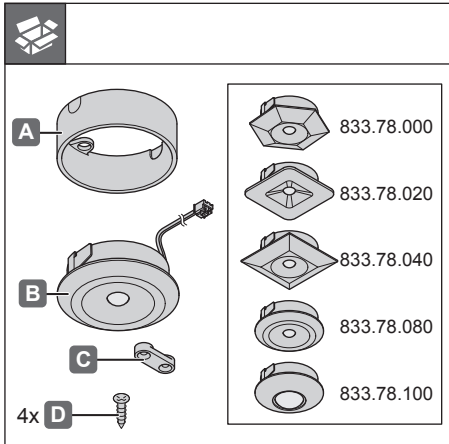

LED 4003, LED 4004  
LED 4005, LED 4006  
LED 4007

833.78.000, 833.78.020  
833.78.040, 833.78.080,  
833.78.100

350 mA System	K	W	T <sub>A</sub>	 mm	 mm	
833.78.000	3000 K	1 W	-20 °C – +35 °C -4 °F – +95 °F	38 x 33 x 12	≥ 48 x 43 x 22	833.80.900 833.80.901
833.78.020				34 x 34 x 12	≥ 44 x 44 x 22	
833.78.040				36 x 36 x 12	≥ 46 x 46 x 22	
833.78.080				∅ 30 x 12	≥ ∅ 40 x 22	
833.78.100				∅ 30 x 12	≥ ∅ 40 x 22	

Maße in mm – Dimensions in mm – Medidas en mm

HDE 14/12/2010

732.28.290