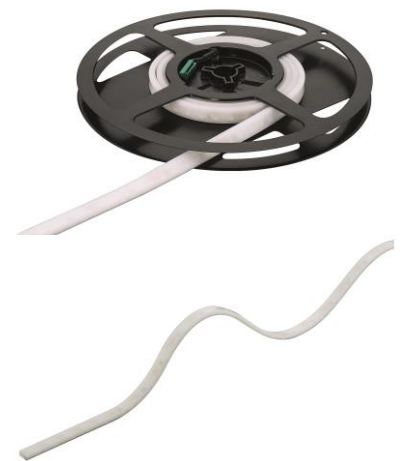

## LOOX5 SIDE EMITTING SILICONE LED STRIP LIGHTS

LOOX5

Lighting is an integral part of our daily activities, a permanent fixture that supports and enables a range of applications in our homes. Häfele's Loox5 Lighting System has always made it a priority to bring to you, solutions that are efficient, elegant, minimalist and easy to use. An embodiment of all these features, the new Side Emitting Silicone LED Strip Light from this range bestows you with illumination like never before.

The new Side Emitting Silicone LED Strip Lights also introduce you to possibilities of creating design patterns like circles and waves, due to their tremendous bending capacity of up to a radius of 30 mm. They can be easily connected with Häfele's Loox Driver and come with an IP 44 protection that makes it suitable for application in wet areas like bathroom and vanity, thereby unlocking new spaces for you to explore!

## FEATURES

**LIGHT EMISSION FROM THE NARROW SIDE:** The Loox5 Silicone LED Strip Lights emit light through their thickness, i.e. 4 mm, thus allowing you to install them with the side thickness facing outwards. The result is a slim groove in your furniture and a homogeneous illumination in the targeted areas.

**FLEXIBILITY IN LENGTH:** The Side Emitting LED Strip Lights come with two, 20 cm lead attached to both ends allowing you to use them conveniently from any side. You can split them once for application in areas with shorter lengths. With the help of the attached lead on the other end, it is also possible to use the remaining part of the cut strip light in another location reducing wastage and increasing efficiency.