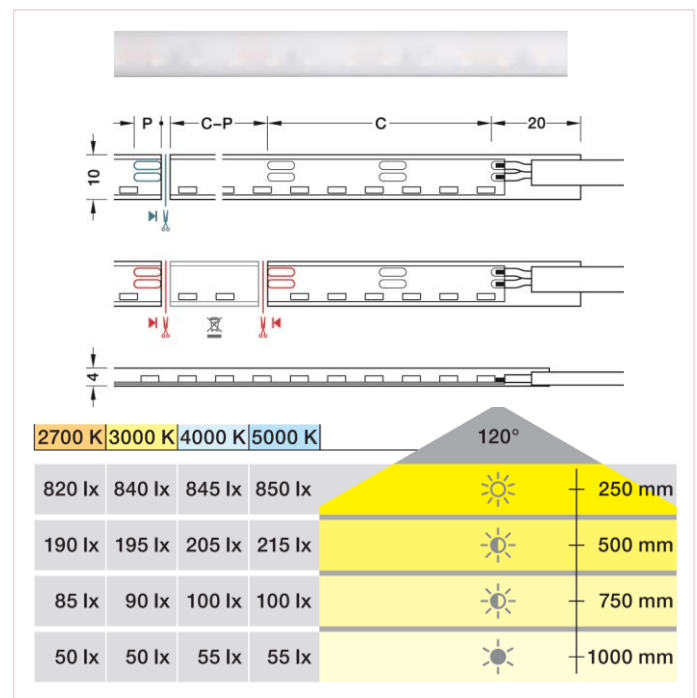

**DESIGN SHAPES POSSIBLE:** Due to the fundamental pliancy and bending capacity of the new Silicone LED Strip Lights (up to min. 30 mm radius), it is now possible to explore and implement wavy and circular designs without the fear of damaging the internal circuits or LEDs.

**FLEXIBILITY IN LENGTH:** The Side Emitting LED Strip Lights come with two, 20 cm lead attached to both ends allowing you to use them conveniently from any side. You can split them once for application in areas with shorter lengths. With the help of the attached lead on the other end, it is also possible to use the remaining part of the cut strip light in another location reducing wastage and increasing efficiency.

## TECHNICAL SPECIFICATIONS

- Material: Silicone
- Silicone tube finish: Matt
- Areas of application: Storage spaces, display cabinets and round corners
- Dimmable: Yes
- Silicone tube width: 10 mm
- Silicone tube thickness: 4 mm
- Silicone tube length: 3000 mm
- Section length (C): 50 mm
- Contact surface length (P): 6 mm
- Number of LEDs/m: 120
- Life time L80/ B10: >50,000 hours
- Colour rendering index Ra: 90
- Colour rendering index R9: >50
- Weighted energy consumption per metre: 10.56 kWh/1000 h
- Installation type: Recessed
- Routing depth for installation: 10 mm
- Routing width for installation: 4 mm
- Min. bending radius: 30 mm

## ORDERING INFORMATION

Article No.	Description	Length (mm)	Luminous Flux/ m (lm)	Luminous Efficacy (lm/W)
<i>Loox5 Side Emitting Silicone LED Strip Lights</i>				
833.75.260	Warm White, 2700K	3000 mm	500	52
833.75.261	Warm White, 3000K	3000 mm	520	54
833.75.262	Natural White, 4000K	3000 mm	540	56
833.75.263	Cool White, 5000K	3000 mm	540	56