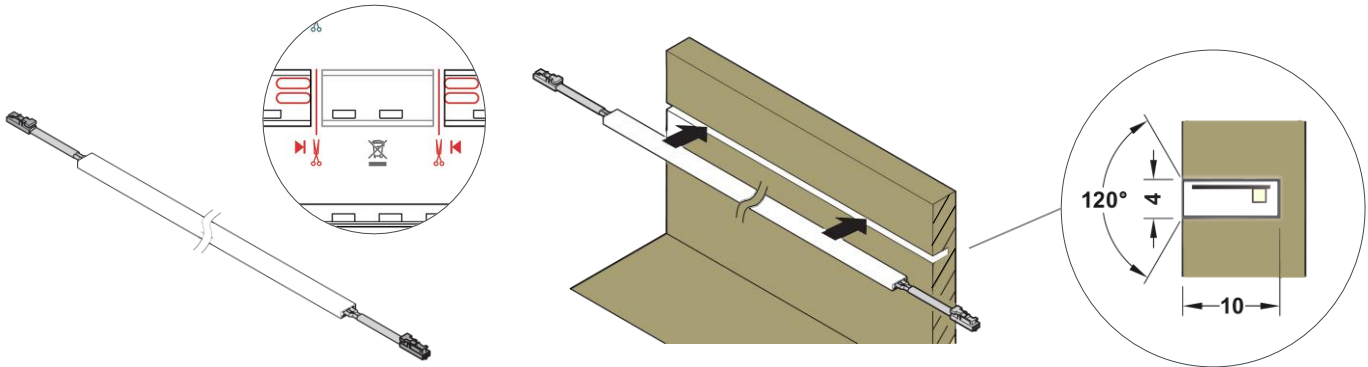

**FLEXIBILITY IN LENGTH:** The Side Emitting LED Strip Lights come with two, 20 cm lead attached to both ends allowing you to use them conveniently from any side. You can split them once for application in areas with shorter lengths. With the help of the attached lead on the other end, it is also possible to use the remaining part of the cut strip light in another location reducing wastage and increasing efficiency.

## TECHNICAL SPECIFICATIONS

- Material: Silicone
- Silicone tube finish: Matt
- Areas of application: Storage spaces, display cabinets and round corners
- Dimmable: Yes
- Silicone tube width: 10 mm
- Silicone tube thickness: 4 mm
- Silicone tube length: 3000 mm
- Section length (C): 50 mm
- Contact surface length (P): 6 mm
- Number of LEDs/m: 120
- Life time L80/ B10: >50,000 hours
- Colour rendering index Ra: 90
- Colour rendering index R9: >50
- Weighted energy consumption per metre: 10.56 kWh/1000 h
- Installation type: Recessed
- Routing depth for installation: 10 mm
- Routing width for installation: 4 mm
- Min. bending radius: 30 mm

## INSTALLATION

Measure the strip light length you require. If you do not need the entire strip light, cut it along the markings of the scissor icon.

Insert the strip light into the groove of the panel and connect the lead to the driver. The unconnected lead on the other side can be folded and tucked away.