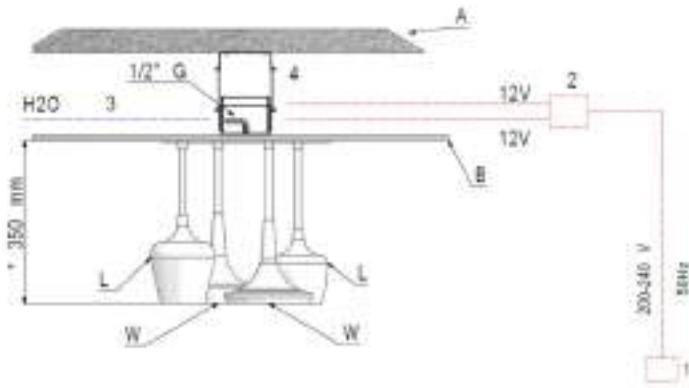

Article nos.: 589.76.000 / 589.76.060
 Calices - Set of 2 Shower Heads and 2 LED Lamps
 (With Manifold and False Ceiling Fixing Device)
[For more information, please refer to Technical Specifications]
 Finish: Chrome-plated / Copper-plated

TECHNICAL SPECIFICATIONS

Front View - Installation of Shower Heads & Water and Lighting Connections

Top View - Fixing Plate Dimensions

Recommended distance from the bathroom floor to Calices Shower Heads is **2100-2400mm** (determined on the basis of average human height)