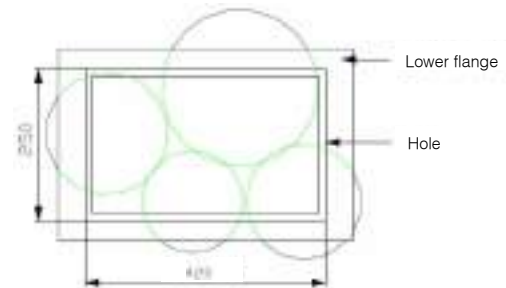

TECHNICAL SPECIFICATIONS

Front View - Installation of Shower Heads & Water and Lighting Connections

Top View - Fixing Plate Dimensions

Recommended distance from the bathroom floor to Calices Shower Heads is **2100-2400mm** (determined on the basis of average human height)