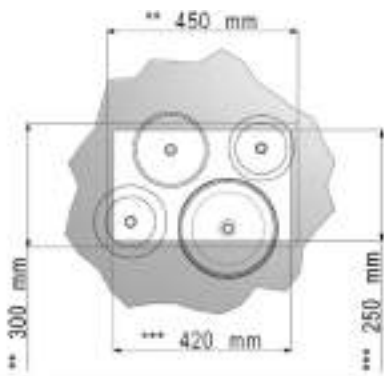

Article nos.: 589.76.000 / 589.76.060
 Calices - Set of 2 Shower Heads and 2 LED Lamps
 (With Manifold and False Ceiling Fixing Device)
[For more information, please refer to Technical Specifications]
 Finish: Chrome-plated / Copper-plated

Article nos.: 589.76.090 / 589.76.120
 Built-in Mixer with Diverter
 Finish: Chrome-plated / Copper-plated

Article no.: 589.76.091
 Thermostatic Mixer with Diverter
 Finish: Chrome-plated
 A thermostatic mixer provides higher accuracy while changing the temperature of water compared to standard mixers. The temperature changes from hot to cold as you move the mixer from left to right. It also comes with a child lock, which when turned on, only allows you to increase the temperature of hot water up to a tolerable degree.

TECHNICAL SPECIFICATIONS

Front View - Installation of Shower Heads & Water and Lighting Connections

Top View - Fixing Plate Dimensions

Recommended distance from the bathroom floor to Calices Shower Heads is **2100-2400mm** (determined on the basis of average human height)

FEATURES

- **Design:** Mini Pluvia offers the experience of a natural waterfall, with a sleek, curved, arc-shaped water jet where you can enjoy rejuvenating showers
- **Material:** Solid Brass
- **Finish:** Chrome-plated
- **Dimensions:** 375 (W) x 220 (D) x 60 (H) mm
- **Average Water Flow Rate:** 14 liters/ minute
- **Minimum Dynamic Pressure:** 1.5 bar
- The wall shower arm for the Mini Pluvia Shower Head has the same chrome-plated finish to provide a uniform look to your bathroom
- Patented and registered model