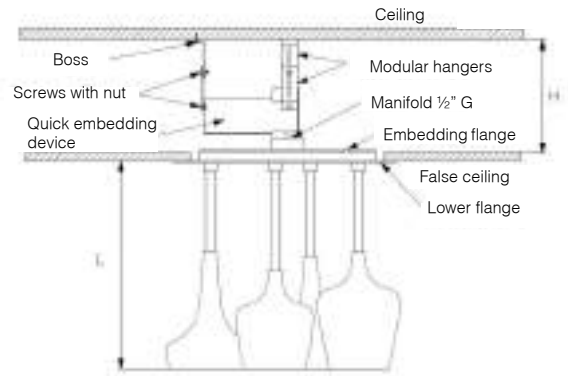

Article nos.: 589.76.000 / 589.76.060
 Calices - Set of 2 Shower Heads and 2 LED Lamps
 (With Manifold and False Ceiling Fixing Device)
[For more information, please refer to Technical Specifications]
 Finish: Chrome-plated / Copper-plated

Article nos.: 589.76.090 / 589.76.120
 Built-in Mixer with Diverter
 Finish: Chrome-plated / Copper-plated

Article no.: 589.76.091
 Thermostatic Mixer with Diverter
 Finish: Chrome-plated
 A thermostatic mixer provides higher accuracy while changing the temperature of water compared to standard mixers. The temperature changes from hot to cold as you move the mixer from left to right. It also comes with a child lock, which when turned on, only allows you to increase the temperature of hot water up to a tolerable degree.

TECHNICAL SPECIFICATIONS

Front View - Installation of Shower Heads & Water and Lighting Connections

Top View - Fixing Plate Dimensions

Recommended distance from the bathroom floor to Calices Shower Heads is **2100-2400mm** (determined on the basis of average human height)