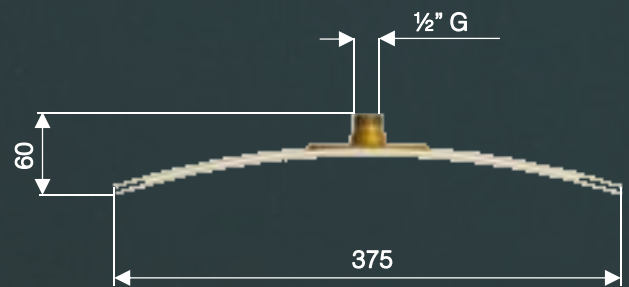

Article nos.: 589.76.000 / 589.76.060
 Calices - Set of 2 Shower Heads and 2 LED Lamps
 (With Manifold and False Ceiling Fixing Device)
[For more information, please refer to Technical Specifications]
 Finish: Chrome-plated / Copper-plated

FEATURES

- **Design:** Mini Pluvia offers the experience of a natural waterfall, with a sleek, curved, arc-shaped water jet where you can enjoy rejuvenating showers
- **Material:** Solid Brass
- **Finish:** Chrome-plated
- **Dimensions:** 375 (W) x 220 (D) x 60 (H) mm
- **Average Water Flow Rate:** 14 liters/ minute
- **Minimum Dynamic Pressure:** 1.5 bar
- The wall shower arm for the Mini Pluvia Shower Head has the same chrome-plated finish to provide a uniform look to your bathroom
- Patented and registered model

PRODUCT AND TECHNICAL SPECIFICATIONS

Mini Pluvia Shower Head
Article no.: 589.76.150
Finish: Chrome-plated

Mini Pluvia Wall Shower Arm, Square Section
Length: 350 mm
Article no.: 589.76.180
Finish: Chrome-plated

Side View

Front View

1/2" G: Water Pipe Thread Size

Recommended distance from the bathroom floor to Mini Pluvia Shower Head is **2200 mm** (determined on the basis of average human height)

ORDERING INFORMATION