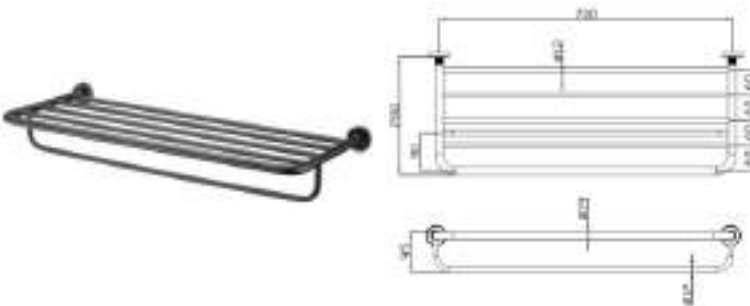

18. Soho Towel Rack

Article No: 580.25.011

Material: Stainless Steel Grade 304

Finish: Hammer-coated Black Matt

Dimensions: 95 mm (H) × 700 mm (W) ×
280 mm (D)

Weight: 2.45 kg

MRP (INR) : 25,000/-

Note 1: UV radiation and extreme temperature can affect the colour and structure of the JEE-O Soho surface