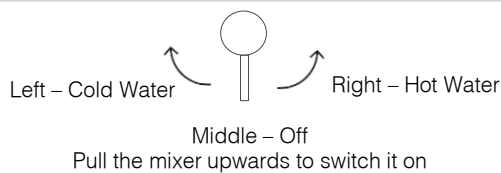

SLIMLINE SERIES

1. Slimline Basin/ Kitchen Mixer - High

Article No: 589.37.060 (Structured Black)
589.37.090 (Brushed Stainless Steel)
Material: Stainless Steel Grade 304
Dimensions: 338 mm (H) × Ø40 mm (W) × 160 mm (D)
Water Flow: 9 Litres/ Minute at 3 Bar pressure
Weight: 2.5 kg
Structured Black - MRP (INR) : 30,000/-
Brushed Stainless Steel - MRP (INR) : 26,000/-

2. Slimline Basin Mixer - Low

Article No: 589.37.061 (Structured Black)
589.37.091 (Brushed Stainless Steel)
Material: Stainless Steel Grade 304
Dimensions: 157 mm (H) × Ø 40 mm (W) × 110 mm (D)
Water Flow: 9 Litres/ Minute at 3 Bar pressure
Weight: 1.37 kg
Structured Black - MRP (INR) : 25,000/-
Brushed Stainless Steel - MRP (INR) : 21,000/-

3. Slimline Spout - Long

Article No: 589.37.062 (Structured Black)
589.37.092 (Brushed Stainless Steel)
Material: Stainless Steel Grade 304
Water Flow: 8 to 10 Litres/Minute
Dimensions: Ø 80 mm (H) × 250 mm (D)
Weight: 0.55 kg
Structured Black - MRP (INR) : 16,000/-
Brushed Stainless Steel - MRP (INR) : 13,000/-