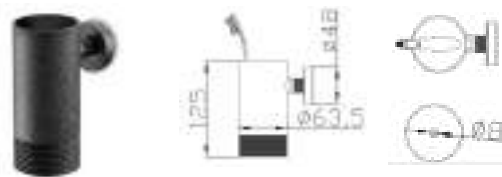

13. Soho Wall Cup

Article No: 580.25.060
Material: Stainless Steel Grade 304
Finish: Hammer-coated Black Matt
Dimensions: 125 mm (H) × Ø 63.5 mm (W) × 63.5 mm (D)
Weight: 0.494 kg
MRP (INR) : 11,000/-