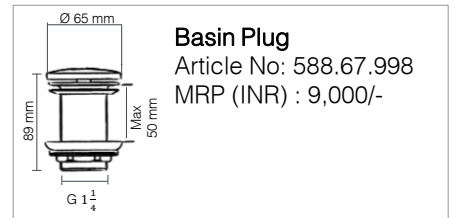

Basin Plug
 Article No: 588.67.998
 MRP (INR) : 9,000/-

2. Soho Rio Bathtub

Article No: 588.67.600
 Material: DADOquartz*
 Finish: Spray Painted Black Matt (only the outside of the bathtub)
 Dimensions: 1720 (W) × 620 (H) × 830 mm (D)
 Waste Diameter: 50 mm
 Bathtub Rim: 20 mm
 Weight: 120 kg
 Water Capacity: 260 Litres
 UV Stability: 6
 MRP (INR) : 4,32,000/-