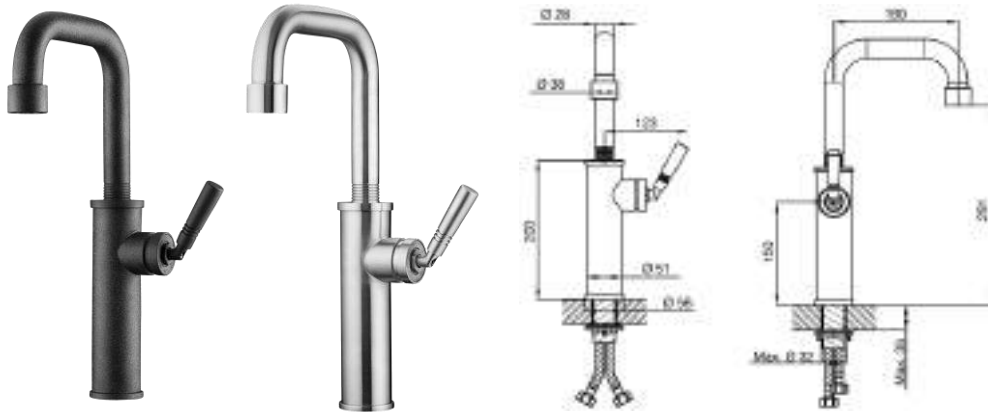

SOHO SERIES

3. Soho Basin/ Kitchen Mixer

Article No: 589.37.000 (Hammer-coated Black Matt);
589.37.030 (Brushed Stainless Steel)
Material: Stainless Steel Grade 304
Water Flow: 8 Litres/ Minute at 3 Bar Pressure
Dimensions: 291 mm (H) × 180 mm (D) × Ø 51 mm (W)
Weight: 3.2 kg
MRP (INR) : 74,000/-