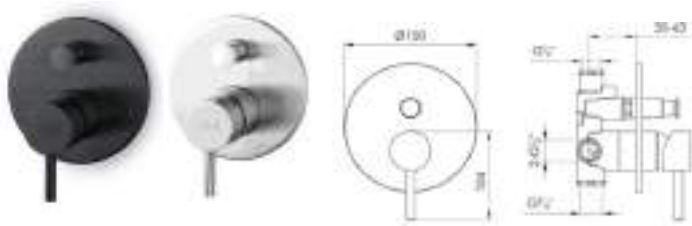

SLIMLINE SERIES

4. Slimline Mixer and Diverter

Article No: 589.37.063 (Structured Black)
589.37.093 (Brushed Stainless Steel)
Material: Stainless Steel Grade 304
Dimensions: Ø150 mm (Plate Width) & 104 mm (Mixer Length)
Water Flow: 11 Litres/ Minute at 3 Bar pressure
Weight: 1.82 kg
Structured Black - MRP (INR) : 42,000/-
Brushed Stainless Steel - MRP (INR) : 35,000/-