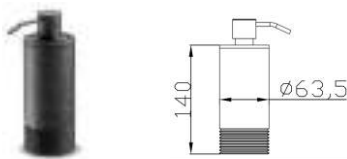

12. Soho Soap Dispenser

Article No: 580.25.051
Material: Stainless Steel Grade 304
Finish: Hammer-coated Black Matt
Dimensions: 140 mm (H) × Ø 63.5 mm (W) × 63.5 mm (D)
Weight: 0.434 kg
MRP (INR) : 12,000/-