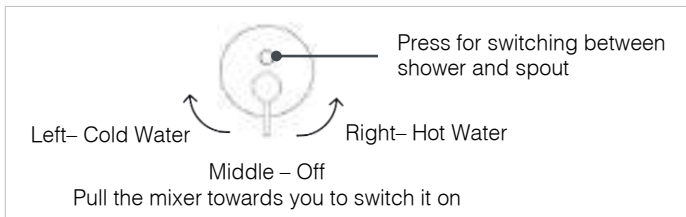

SLIMLINE SERIES

4. Slimline Mixer and Diverter

Article No: 589.37.063 (Structured Black)
589.37.093 (Brushed Stainless Steel)
Material: Stainless Steel Grade 304
Dimensions: Ø150 mm (Plate Width) & 104 mm (Mixer Length)
Water Flow: 11 Litres/ Minute at 3 Bar pressure
Weight: 1.82 kg
Structured Black - MRP (INR) : 42,000/-
Brushed Stainless Steel - MRP (INR) : 35,000/-