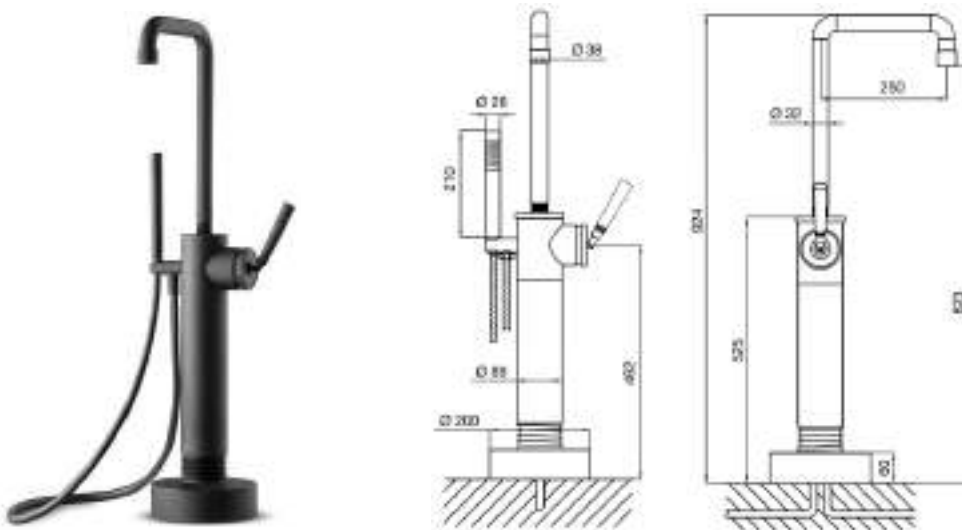

** UV Stability determines the resistance of a coloured surface to fading on a scale of 1-8. A rating of 6 equates to 'Very Good Resistance'.

SOHO SERIES

3. Soho Basin/ Kitchen Mixer

Article No: 589.37.000 (Hammer-coated Black Matt);
 589.37.030 (Brushed Stainless Steel)
 Material: Stainless Steel Grade 304
 Water Flow: 8 Litres/ Minute at 3 Bar Pressure
 Dimensions: 291 mm (H) × 180 mm (D) × Ø 51 mm (W)
 Weight: 3.2 kg
 MRP (INR) : 74,000/-

4. Soho Bath Mixer

Article No: 589.37.005
 Material: Stainless Steel Grade 304
 Finish: Hammer-coated Black Matt
 Flex Hose: Length - 1500 mm, Colour - Black
 Water Flow: 11 Litres/ Minute at 3 Bar Pressure
 Dimensions: 924 (H) × Ø 89 mm (W) × 250 mm (D)
 Weight: 2.8 kg
 MRP (INR) : 1,38,000/-

Note 1: UV radiation and extreme temperature can affect the colour and structure of the JEE-O Soho surface

SOHO SERIES

5. Soho Spout - Long

Article No: 589.37.002 (Hammer-coated Black Matt)
 589.37.032 (Brushed Stainless Steel)
 Material: Stainless Steel Grade 304
 Water Flow: 8 to 10 Litres/ Minute
 Dimensions: 95 mm (H) × Ø 32 mm (W) × 305 mm (D)
 Weight: 1.95 kg
 MRP (INR) : 37,000/-