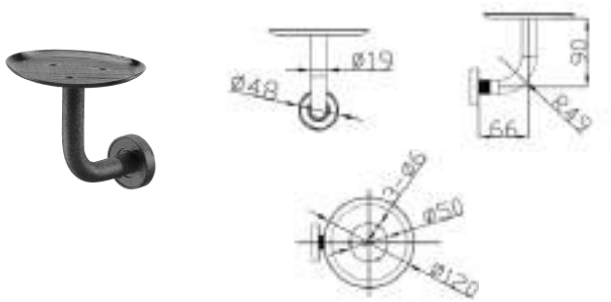

10. Soho Toilet Brush

Article No: 580.25.070
 Material: Stainless Steel Grade 304
 Finish: Hammer-coated Black Matt
 Dimensions: 470 mm (H) × Ø 89 mm (W) × 89 mm (D)
 Weight: 1.36 kg
 MRP (INR) : 15,000/-

Note 1: UV radiation and extreme temperature can affect the colour and structure of the JEE-O Soho surface

SOHO SERIES

11. Soho Soap Dish

Article No: 580.25.050
 Material: Stainless Steel Grade 304
 Finish: Hammer-coated Black Matt
 Dimensions: 90 mm (H) × Ø 120 mm (W) × 126 mm (D)
 Weight: 0.37 kg
 MRP (INR) : 11,000/-