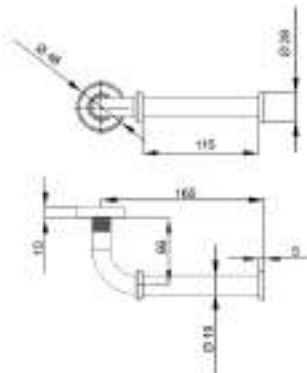

7. Soho Wall Shower

Article No: 589.37.004 (Hammer-coated Black Matt)
 589.37.034 (Brushed Stainless Steel)
 Material: Stainless Steel Grade 304
 Dimensions: 249.5 mm (H) × Ø 110 mm (W) × 455 mm (D)
 Water Flow: 12 Litres/ Minute at 3 Bar Pressure
 Weight: 3.8 kg
 MRP (INR) : 60,000/-

Note 1: UV radiation and extreme temperature can affect the colour and structure of the JEE-O Soho surface

SOHO SERIES

8. Soho Mixer

Article No: 589.37.001 (Hammer-coated Black Matt)
 589.37.031 (Brushed Stainless Steel)
 Material: Stainless Steel Grade 304
 Finish: Hammer-coated Black Matt
 Dimensions: 178 mm (H) × Ø95 mm (W) × 153 mm (D)
 Water Flow: 10 Litres/ Minute at 3 Bar Pressure
 MRP (INR) : 55,000/-

9. Soho Toilet Roll Holder

Article No: 580.25.040
 Material: Stainless Steel Grade 304
 Finish: Hammer-coated Black Matt
 Dimensions: Ø 28 mm (H) × 165 mm (W) × 66 mm (D)
 Weight: 0.31 kg
 MRP (INR) : 10,000/-

10. Soho Toilet Brush

Article No: 580.25.070
 Material: Stainless Steel Grade 304
 Finish: Hammer-coated Black Matt
 Dimensions: 470 mm (H) × Ø 89 mm (W) × 89 mm (D)
 Weight: 1.36 kg
 MRP (INR) : 15,000/-