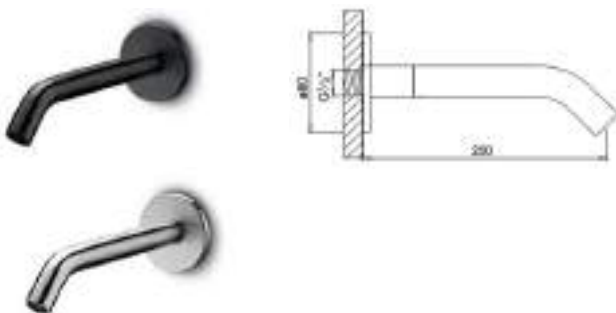

3. Slimline Spout - Long

Article No: 589.37.062 (Structured Black)
589.37.092 (Brushed Stainless Steel)
Material: Stainless Steel Grade 304
Water Flow: 8 to 10 Litres/Minute
Dimensions: Ø 80 mm (H) × 250 mm (D)
Weight: 0.55 kg
Structured Black - MRP (INR) : 16,000/-
Brushed Stainless Steel - MRP (INR) : 13,000/-