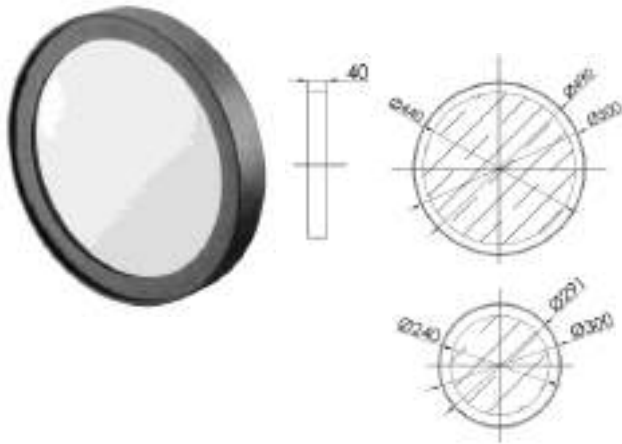

13. Soho Wall Cup

Article No: 580.25.060
 Material: Stainless Steel Grade 304
 Finish: Hammer-coated Black Matt
 Dimensions: 125 mm (H) × Ø 63.5 mm (W) × 63.5 mm (D)
 Weight: 0.494 kg
 MRP (INR) : 11,000/-

14. Soho Robe Hook

Article No: 580.25.000
 Material: Stainless Steel Grade 304
 Finish: Hammer-coated Black Matt
 Dimensions: 19 mm (H) × Ø 19 mm (W) × 50 mm (D)
 Weight: 0.11 kg
 MRP (INR) : 7,000/-

15. Soho Shelf

Article No: 580.25.030
 Material: Stainless Steel Grade 304
 Finish: Hammer-coated Black Matt
 Dimensions: Ø 19 mm (H) × 600 mm (W) × 120 mm (D)
 Weight: 2.46 kg
 MRP (INR) : 20,000/-

Note 1: UV radiation and extreme temperature can affect the colour and structure of the JEE-O Soho surface

SOHO SERIES

16. Soho Mirror

Available in two variants – Diameters 300 mm and 500 mm

Article No: 580.25.090 (Ø300 mm)
580.25.091 (Ø 500 mm)

Material: Stainless Steel Grade 304, Glass
Finish: Hammer-coated Black Matt