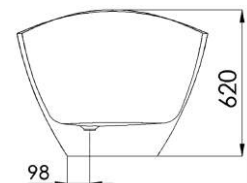

SOHO SERIES

1. Soho Rio Basin - Large

Article No: 588.67.000
 Material: DADOquartz*
 Finish: Spray Painted Black Matt (only the outside of the basin)
 Dimensions: 500 (W) × 175 (H) × 380 (D)
 Waste Diameter: 42 mm
 Basin Rim: 10 mm
 Weight: 7 kg
 UV Stability: 6**
 MRP (INR) : 77,000/-

Basin Plug
 Article No: 588.67.998
 MRP (INR) : 9,000/-

2. Soho Rio Bathtub

Article No: 588.67.600
 Material: DADOquartz*
 Finish: Spray Painted Black Matt (only the outside of the bathtub)
 Dimensions: 1720 (W) × 620 (H) × 830 mm (D)
 Waste Diameter: 50 mm
 Bathtub Rim: 20 mm
 Weight: 120 kg
 Water Capacity: 260 Litres
 UV Stability: 6
 MRP (INR) : 4,32,000/-

4. Soho Bath Mixer

Article No: 589.37.005
 Material: Stainless Steel Grade 304
 Finish: Hammer-coated Black Matt
 Flex Hose: Length - 1500 mm, Colour - Black
 Water Flow: 11 Litres/ Minute at 3 Bar Pressure
 Dimensions: 924 (H) × Ø 89 mm (W) × 250 mm (D)
 Weight: 2.8 kg
 MRP (INR) : 1,38,000/-