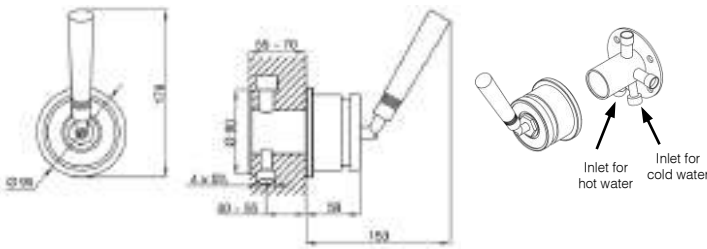

SOHO SERIES

8. Soho Mixer

Article No: 589.37.001 (Hammer-coated Black Matt)
589.37.031 (Brushed Stainless Steel)
Material: Stainless Steel Grade 304
Finish: Hammer-coated Black Matt
Dimensions: 178 mm (H) × Ø95 mm (W) × 153 mm (D)
Water Flow: 10 Litres/ Minute at 3 Bar Pressure
MRP (INR) : 55,000/-

9. Soho Toilet Roll Holder

Article No: 580.25.040
Material: Stainless Steel Grade 304
Finish: Hammer-coated Black Matt
Dimensions: Ø 28 mm (H) × 165 mm (W) × 66 mm (D)
Weight: 0.31 kg
MRP (INR) : 10,000/-

10. Soho Toilet Brush

Article No: 580.25.070
Material: Stainless Steel Grade 304
Finish: Hammer-coated Black Matt
Dimensions: 470 mm (H) × Ø 89 mm (W) × 89 mm (D)
Weight: 1.36 kg
MRP (INR) : 15,000/-

Note 1: UV radiation and extreme temperature can affect the colour and structure of the JEE-O Soho surface