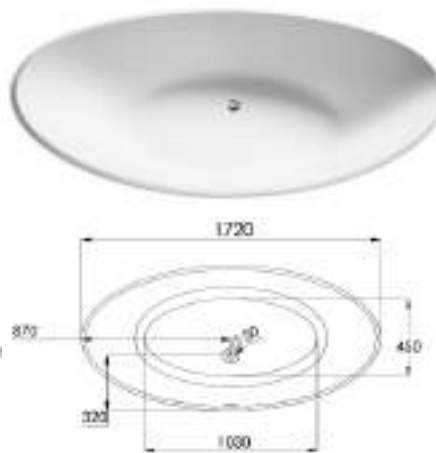

SOHO SERIES

1. Soho Rio Basin - Large

Article No: 588.67.000
 Material: DADOquartz*
 Finish: Spray Painted Black Matt (only the outside of the basin)
 Dimensions: 500 (W) × 175 (H) × 380 (D)
 Waste Diameter: 42 mm
 Basin Rim: 10 mm
 Weight: 7 kg
 UV Stability: 6**
 MRP (INR) : 77,000/-

Basin Plug
 Article No: 588.67.998
 MRP (INR) : 9,000/-

2. Soho Rio Bathtub

Article No: 588.67.600
 Material: DADOquartz*
 Finish: Spray Painted Black Matt (only the outside of the bathtub)
 Dimensions: 1720 (W) × 620 (H) × 830 mm (D)
 Waste Diameter: 50 mm
 Bathtub Rim: 20 mm
 Weight: 120 kg
 Water Capacity: 260 Litres
 UV Stability: 6
 MRP (INR) : 4,32,000/-