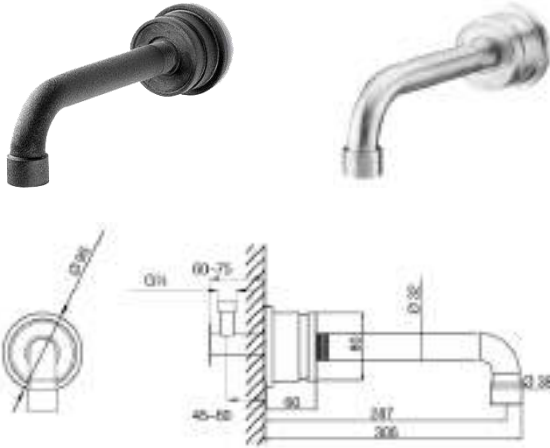

4. Soho Bath Mixer

Article No: 589.37.005
 Material: Stainless Steel Grade 304
 Finish: Hammer-coated Black Matt
 Flex Hose: Length - 1500 mm, Colour - Black
 Water Flow: 11 Litres/ Minute at 3 Bar Pressure
 Dimensions: 924 (H) × Ø 89 mm (W) × 250 mm (D)
 Weight: 2.8 kg
 MRP (INR) : 1,38,000/-

Note 1: UV radiation and extreme temperature can affect the colour and structure of the JEE-O Soho surface

SOHO SERIES

5. Soho Spout - Long

Article No: 589.37.002 (Hammer-coated Black Matt)
 589.37.032 (Brushed Stainless Steel)
 Material: Stainless Steel Grade 304
 Water Flow: 8 to 10 Litres/ Minute
 Dimensions: 95 mm (H) × Ø 32 mm (W) × 305 mm (D)
 Weight: 1.95 kg
 MRP (INR) : 37,000/-

6. Soho Wall Hand Shower

Article No: 589.37.003 (Hammer-coated Black Matt)
 589.37.033 (Brushed Stainless Steel)
 Material: Stainless Steel Grade 304
 Water Flow: 8 to 10 Litres/ Minute
 Dimensions: 210 mm (H) × Ø 24 mm (W) × 132 mm (D)
 Flex Hose: 1500 mm
 Weight: 2.8 kg
 MRP (INR) : 55,000/-