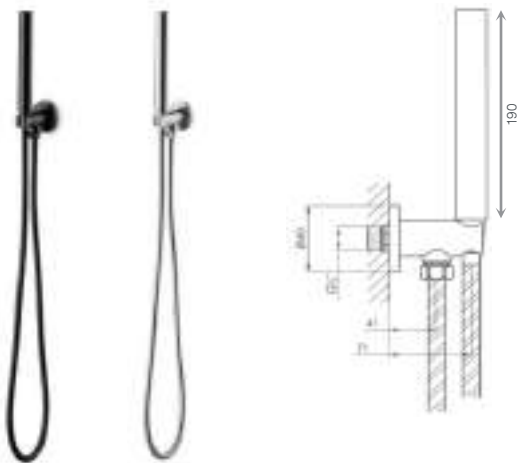

5. Slimline Wall Hand Shower