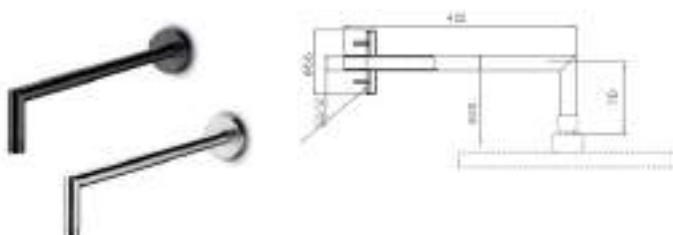

7. Slimline Wall Shower Arm

To be used with Slimline Shower Head

Article No: 589.37.066 (Structured Black)
589.37.096 (Brushed Stainless Steel)
Material: Stainless Steel Grade 304
Dimensions: Ø 20 mm (W) × 70 mm (H) × 400 mm (D)
Weight: 0.7 kg
Structured Black - MRP (INR) : 17,000/-
Brushed Stainless Steel - MRP (INR) : 14,000/-

Note 1: UV radiation and extreme temperature can affect the colour and structure of the JEE-O Slimline structured black finish