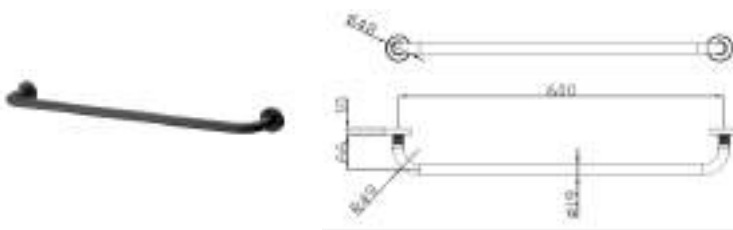

Dimensions: Ø300 mm / Ø 500 mm × 40 mm (D)

Weight: 1.86 kg (Ø300 mm) and 4.34 kg
(Ø 500 mm)

Ø300 mm – MRP (INR) : 29,000/-

Ø500 mm – MRP (INR) : 37,000/-

17. Soho Towel Holder

Article No: 580.25.010

Material: Stainless Steel Grade 304