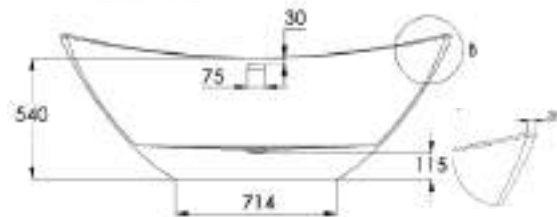

SOHO SERIES

1. Soho Rio Basin - Large

Article No: 588.67.000
 Material: DADOquartz*
 Finish: Spray Painted Black Matt (only the outside of the basin)
 Dimensions: 500 (W) × 175 (H) × 380 (D)
 Waste Diameter: 42 mm
 Basin Rim: 10 mm
 Weight: 7 kg
 UV Stability: 6**
 MRP (INR) : 77,000/-

Basin Plug
 Article No: 588.67.998
 MRP (INR) : 9,000/-

2. Soho Rio Bathtub

Article No: 588.67.600
 Material: DADOquartz*
 Finish: Spray Painted Black Matt (only the outside of the bathtub)
 Dimensions: 1720 (W) × 620 (H) × 830 mm (D)
 Waste Diameter: 50 mm
 Bathtub Rim: 20 mm
 Weight: 120 kg
 Water Capacity: 260 Litres
 UV Stability: 6
 MRP (INR) : 4,32,000/-