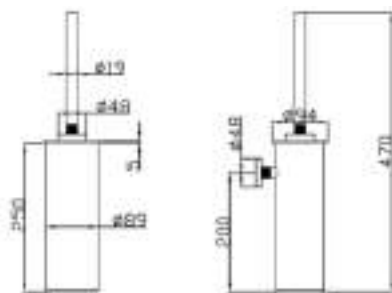

10. Soho Toilet Brush

Article No: 580.25.070
Material: Stainless Steel Grade 304
Finish: Hammer-coated Black Matt
Dimensions: 470 mm (H) × Ø 89 mm (W) × 89 mm (D)
Weight: 1.36 kg
MRP (INR) : 15,000/-

Note 1: UV radiation and extreme temperature can affect the colour and structure of the JEE-O Soho surface