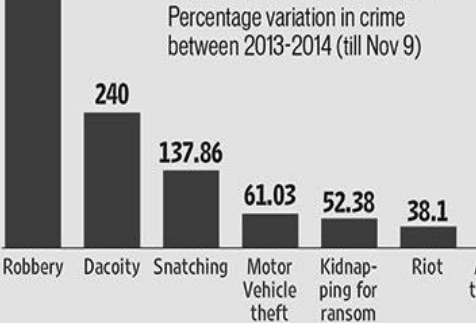

50 thefts in a year at posh hsg society

ELDERLY TARGET

Maharashtra and Nadu record elderly murders: 170 each

Maximum elderly (627) robbed in Maharashtra, followed by Tamil Nadu (129)

Highest rate* of crime against elderly in Delhi: 89

ON WRONG SIDE OF THE LAW

OFFENCE STATS IN RAJ	Year*	1947	1960	1970	1980	1990	2000	2010
Dacoity		320	64	111	116	86	99	37
Robbery		612	354	863	1,216	1,070	1,021	872
Murder		421	452	655	830	1,203	1,513	1,421
Riots		772	953	3381	8,510	16,389	15,687	986
Burglary		6,007	4,993	6,827	6,736	7,527	8,065	4,714
Theft		8,058	6,117	9,229	3,807	13,922	17,026	22,324
Rape		NA**	NA	NA	313	740	1,242	1,571

(*The number of incidents for a particular year, not a decade. **Data not available)

WORST YEARS

1949: Max dacoities | 363
 1982: Max robberies | 1,419
 2014: Max murders | 1,637
 1997: Max riots | 21,565
 1949: Max burglaries | 9,397
 2014: Max thefts | 29,095
 2014: Max rapes | 3,759

MAJOR SURGE

Total IPC crimes in 1947: 26,867
 Total IPC crimes in 2014: 2,10,418

KEEP THEM LOCKED OUT. BE SECURE.

Crimes are inevitable but there are always ways to prevent them.

Doors are gateways to your house and in many cases also your lives. Keep them secured with Häfele's new range of Digital Door Viewers