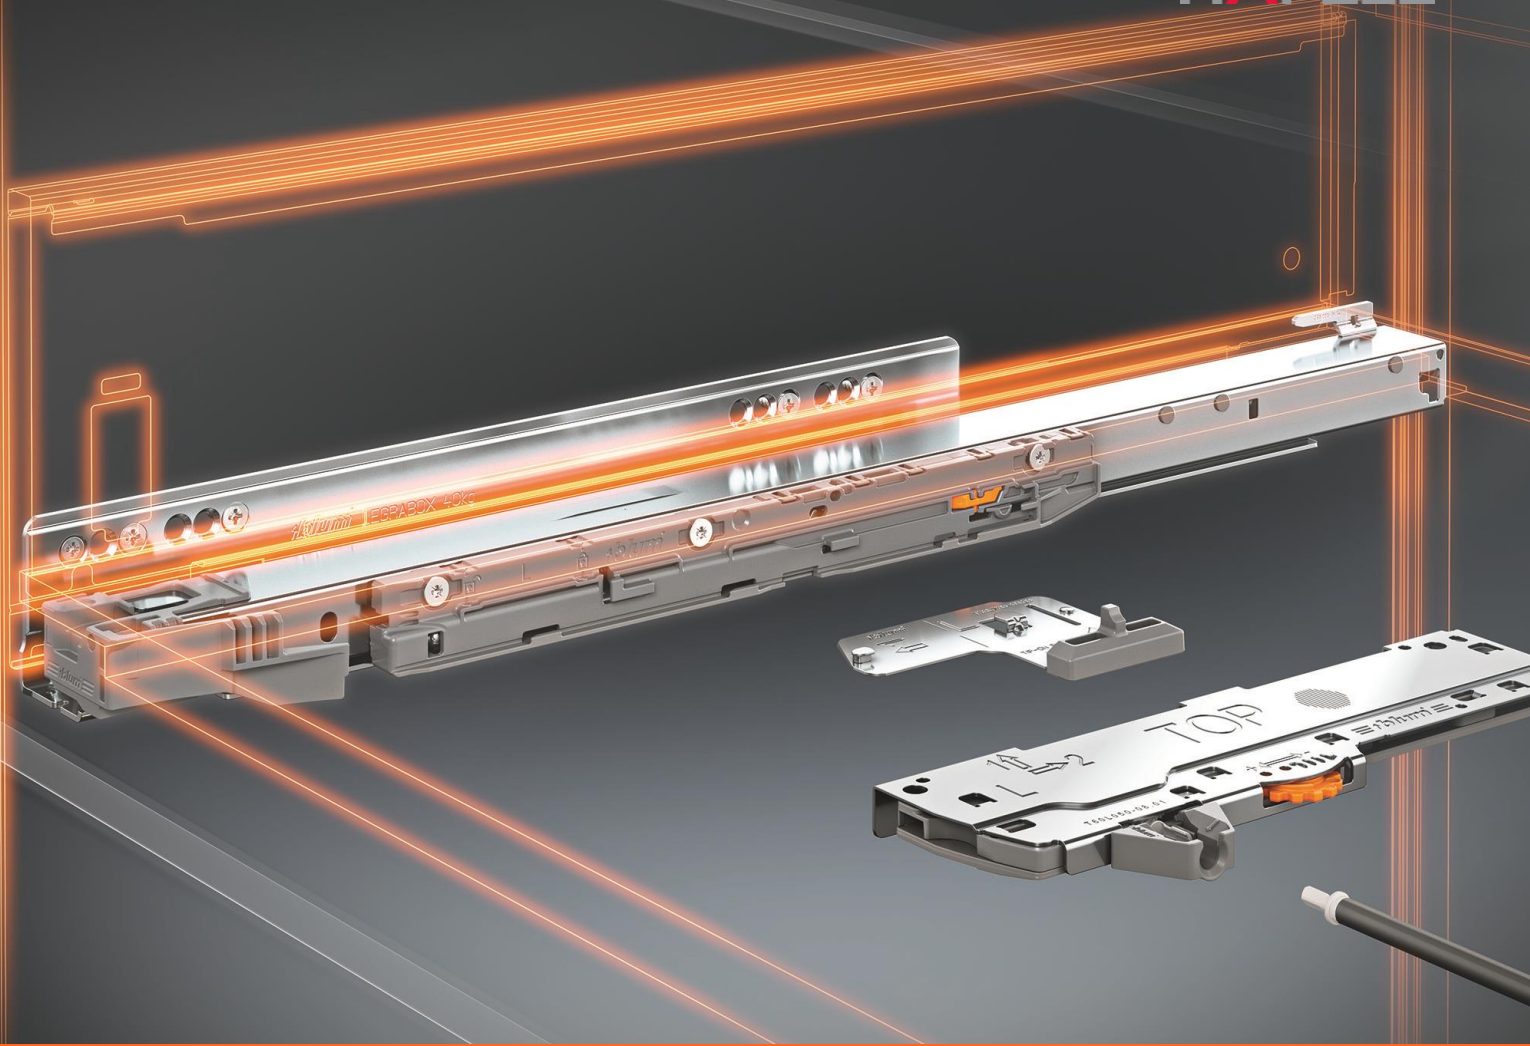

BLUMOTION S

ONE SOLUTION – THREE TECHNOLOGIES

THE NEW BLUMOTION S

The need for multiple design possibilities with a single product is rising day by day. Häfele in association with Blum strives for technically sophisticated product innovations, to make things easier for you. The Blum MOVENTO and LEGRABOX runners have gained tremendous popularity in residential and commercial spaces due to their evolutionary motion technologies of BLUMOTION, TIP-ON BLUMOTION and SERVO DRIVE.

In an effort to make things easier for you, we bring forth the MOVENTO and LEGRABOX BLUMOTION S runners that possess the flexibility of implementing multiple motion technologies with a single runner. The BLUMOTION S runners improve on the crucial parts, while retaining the familiar straightforward assembly. Silent and soft closing of drawers is achieved by the integrated BLUMOTION technology in the runners. If you desire to open your drawers with a slight push, you can acquire a TIP-ON BLUMOTION functionality by just adding the TIP-ON BLUMOTION accessories to the existing BLUMOTION S runner and if you require an automatic opening, you can install the SERVO DRIVE unit with the very same runner!