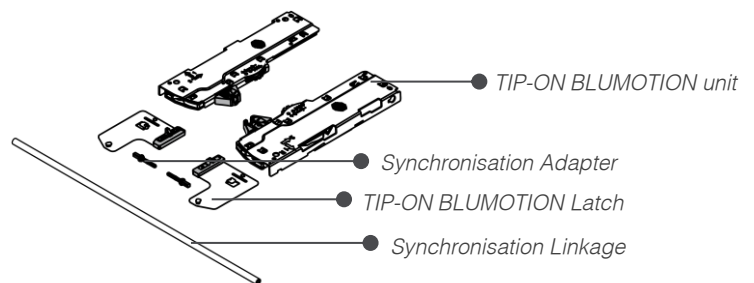

Now, both these MOVENTO runners have been replaced by a single MOVENTO BLUMOTION S runner:

MOVENTO with BLUMOTION S (Left + Right)	433.33.018
---	------------

The mapping of all the old MOVENTO and LEGRABOX runners with their new BLUMOTION S runners is given on the following pages.

COMPONENTS

BLUMOTION S Runners

TIP-ON BLUMOTION add on kit

The same TIP-ON BLUMOTION Add-on Kit can be installed with both MOVENTO and LEGRABOX BLUMOTION S runners

COMPARISON OF MOVENTO BLUMOTION S WITH THE OLD MOVENTO RUNNERS