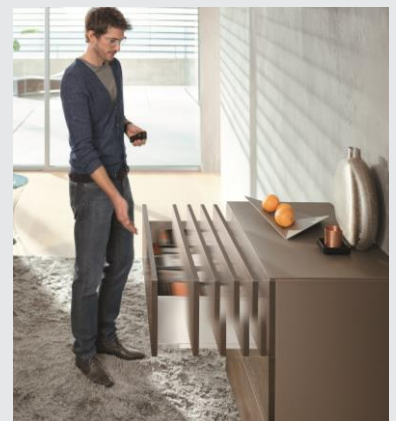

In an effort to make things easier for you, we bring forth the MOVENTO and LEGRABOX BLUMOTION S runners that possess the flexibility of implementing multiple motion technologies with a single runner. The BLUMOTION S runners improve on the crucial parts, while retaining the familiar straightforward assembly. Silent and soft closing of drawers is achieved by the integrated BLUMOTION technology in the runners. If you desire to open your drawers with a slight push, you can acquire a TIP-ON BLUMOTION functionality by just adding the TIP-ON BLUMOTION accessories to the existing BLUMOTION S runner and if you require an automatic opening, you can install the SERVO DRIVE unit with the very same runner!

The TIP-ON BLUMOTION Add-on Kits and the different accessories associated with the previous runners have been preserved for the New BLUMOTION S Runners thus maintaining the same installation specifications. With the arrival of Blum's new BLUMOTION S Runners by Häfele, you now face less ordering complexities and attain flexibility to achieve much more with the same fittings!