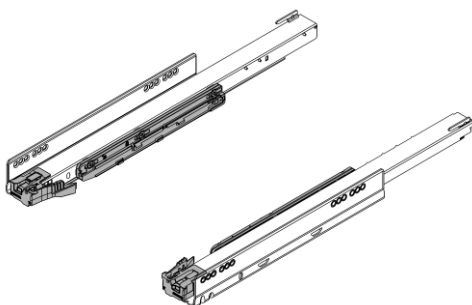

COMPONENTS

BLUMOTION S Runners